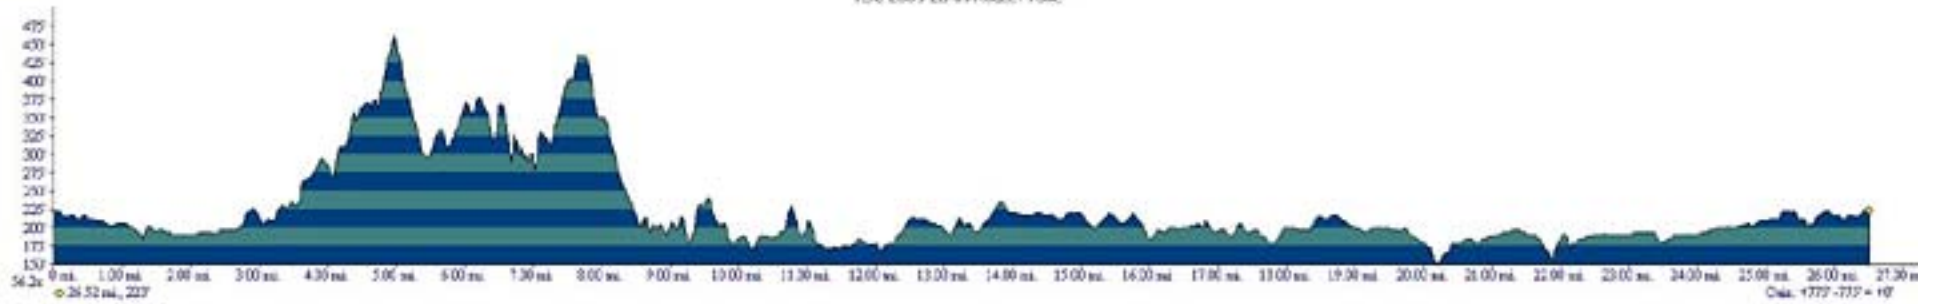

TDC 2009 28-mi Route Profile

Profile created with TOPOB ©2000 National Geographic (www.nationalgeographic.com/topo)

Chs. 1777-777-10