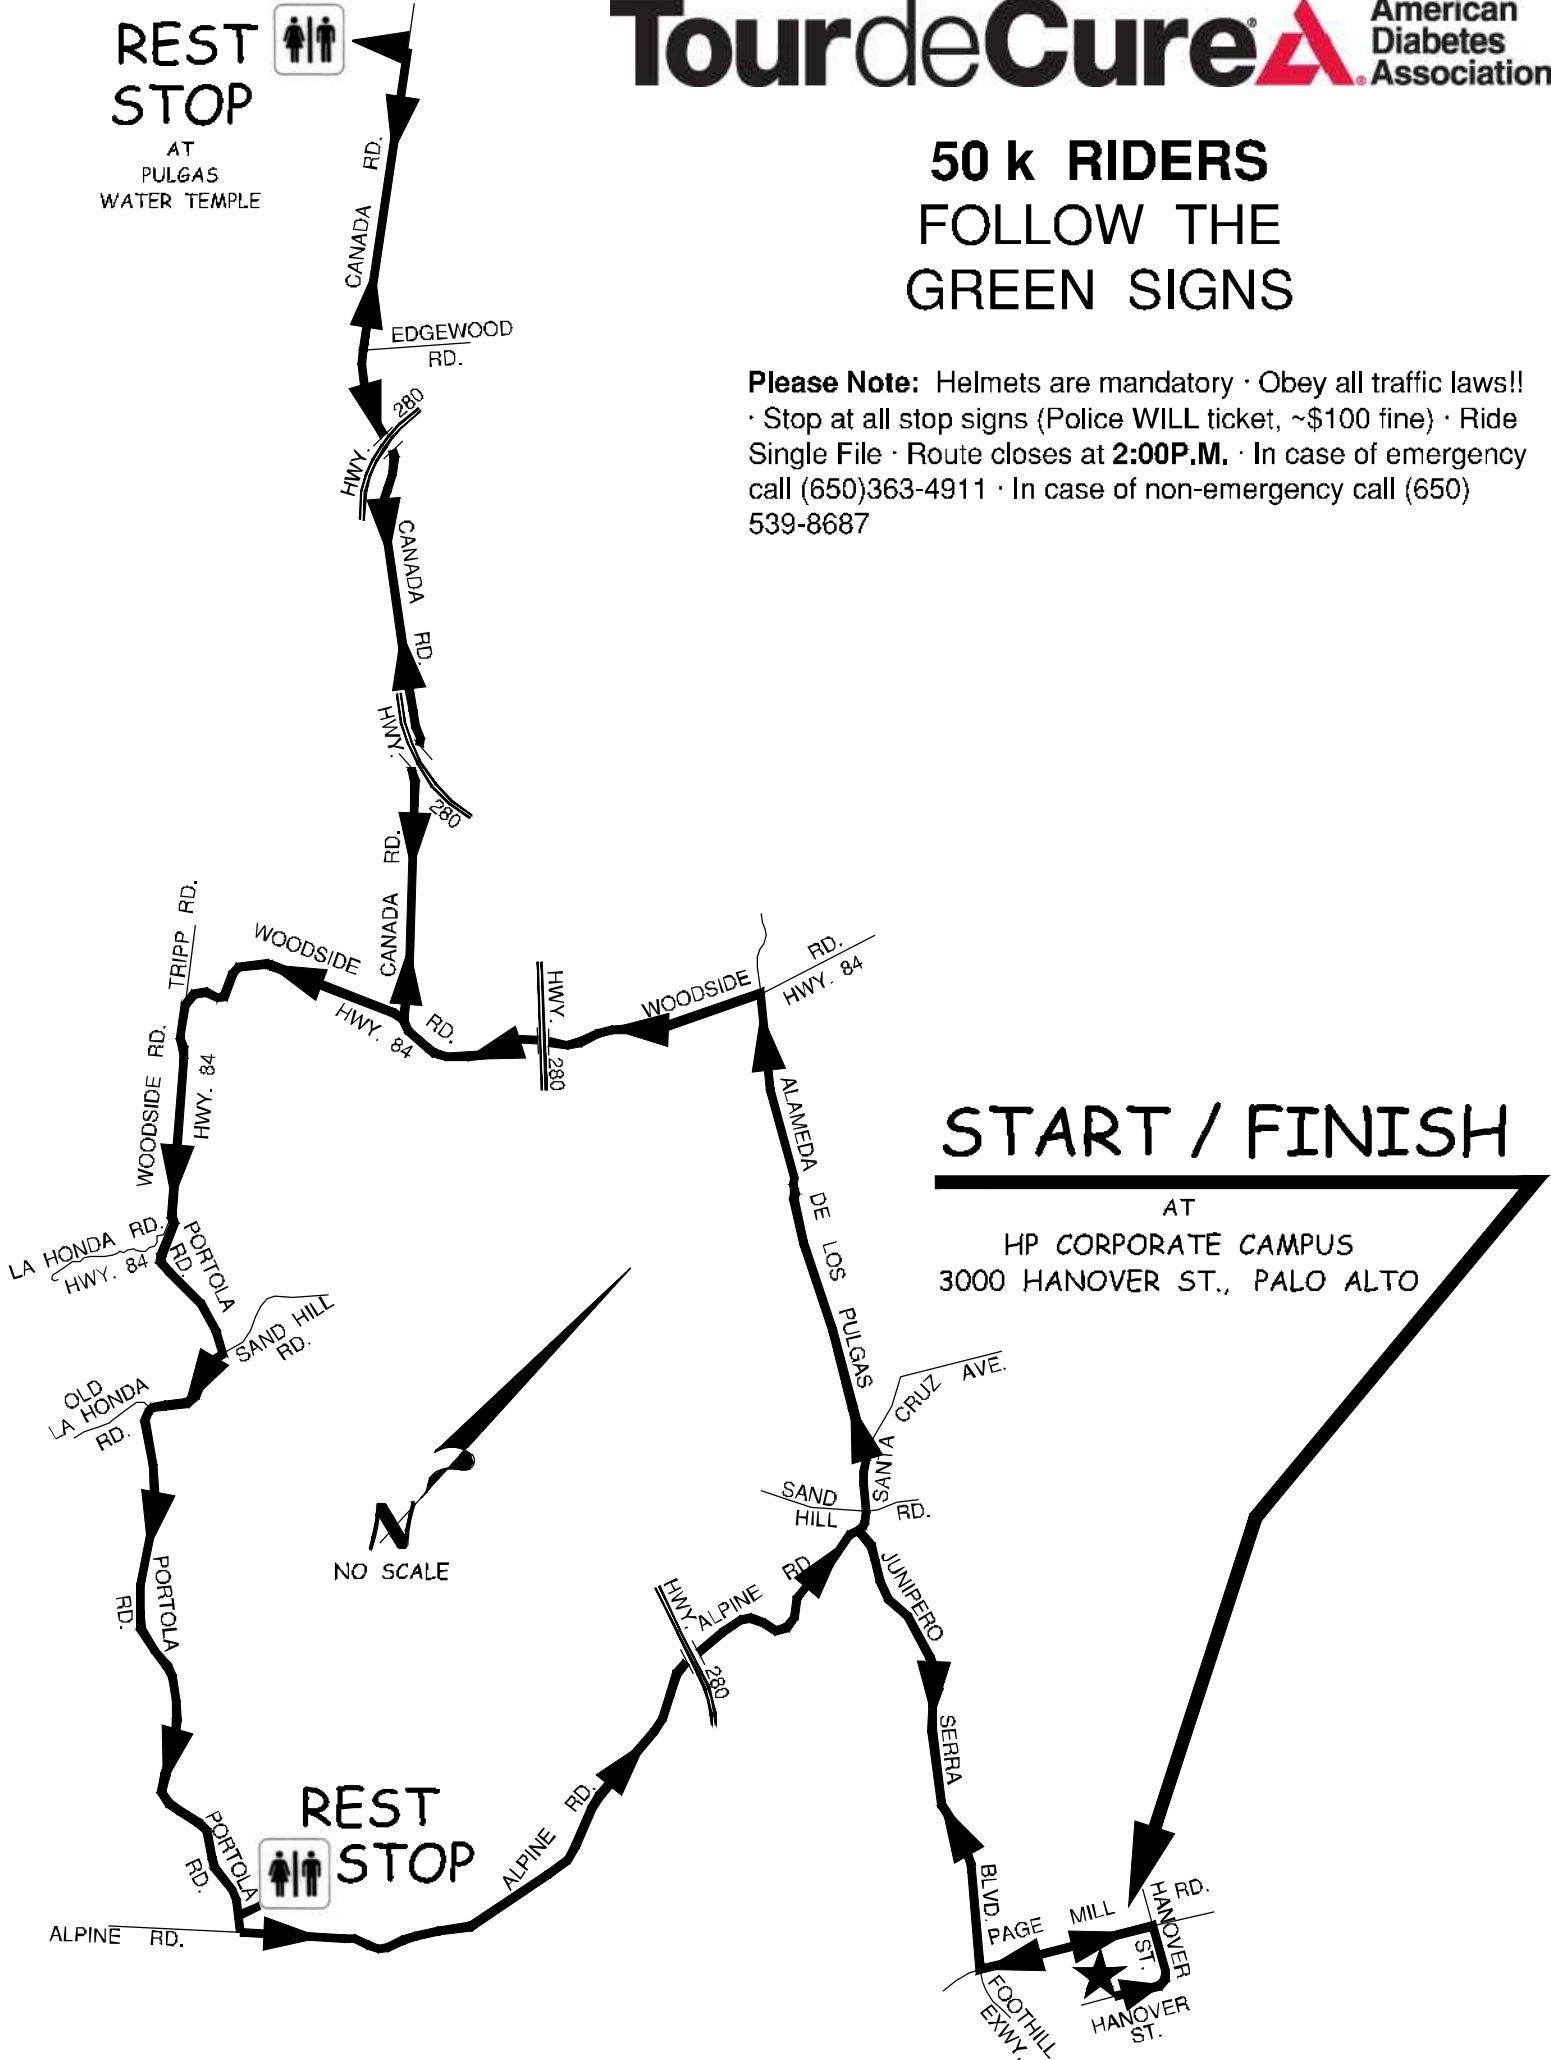

50 k RIDERS FOLLOW THE GREEN SIGNS

REST STOP
AT
PULGAS
WATER TEMPLE

Please Note: Helmets are mandatory · Obey all traffic laws!!
· Stop at all stop signs (Police WILL ticket, ~\$100 fine) · Ride Single File · Route closes at **2:00 P.M.** · In case of emergency call (650)363-4911 · In case of non-emergency call (650) 539-8687

START / FINISH

AT
HP CORPORATE CAMPUS
3000 HANOVER ST., PALO ALTO

REST STOP