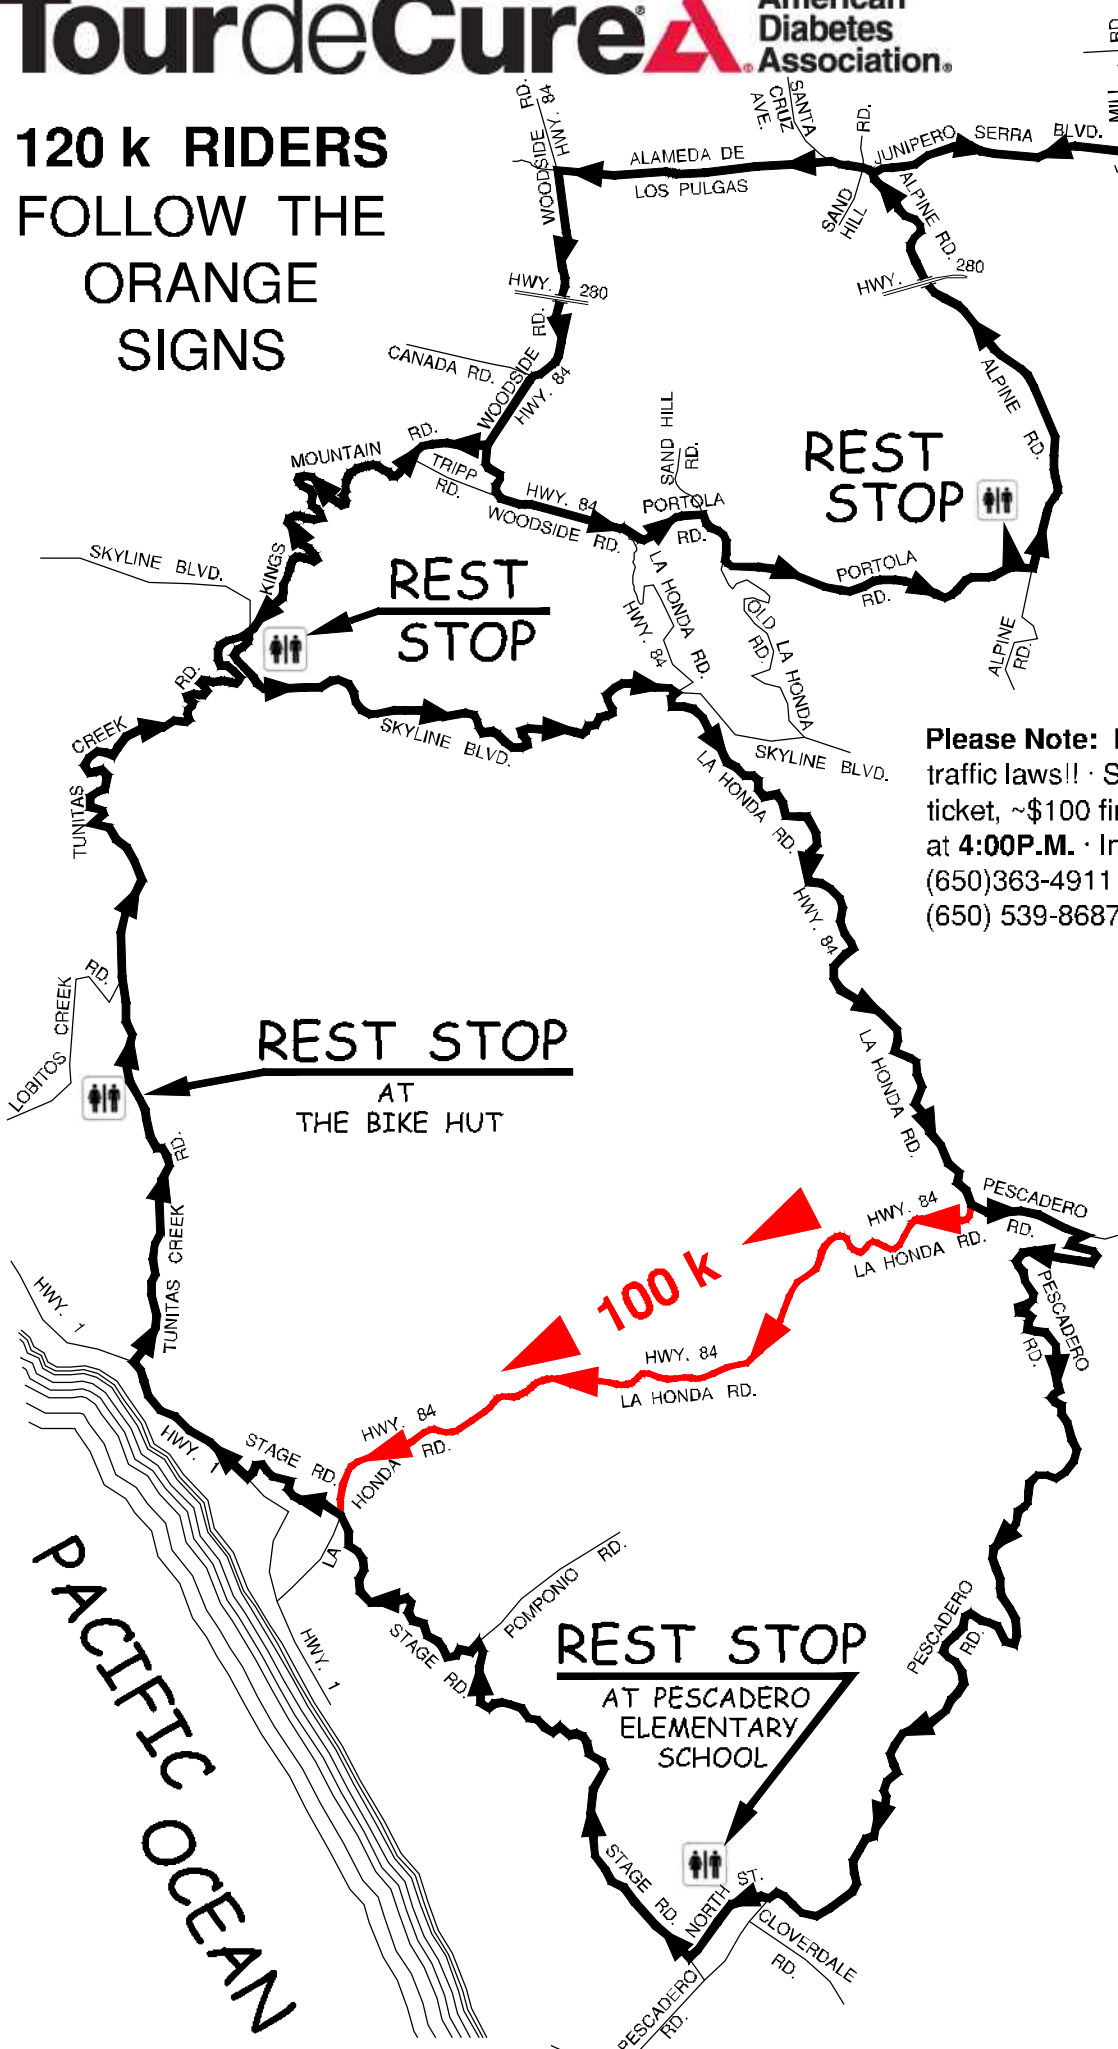

120 k RIDERS FOLLOW THE ORANGE SIGNS

START / FINISH

AT
HP CORPORATE CAMPUS
3000 HANOVER ST.
PALO ALTO

Please Note: Helmets are mandatory · Obey all traffic laws!! · Stop at all stop signs (Police WILL ticket, ~\$100 fine) · Ride Single File · Route closes at **4:00P.M.** · In case of emergency call (650)363-4911 · In case of non-emergency call (650) 539-8687

PACIFIC OCEAN