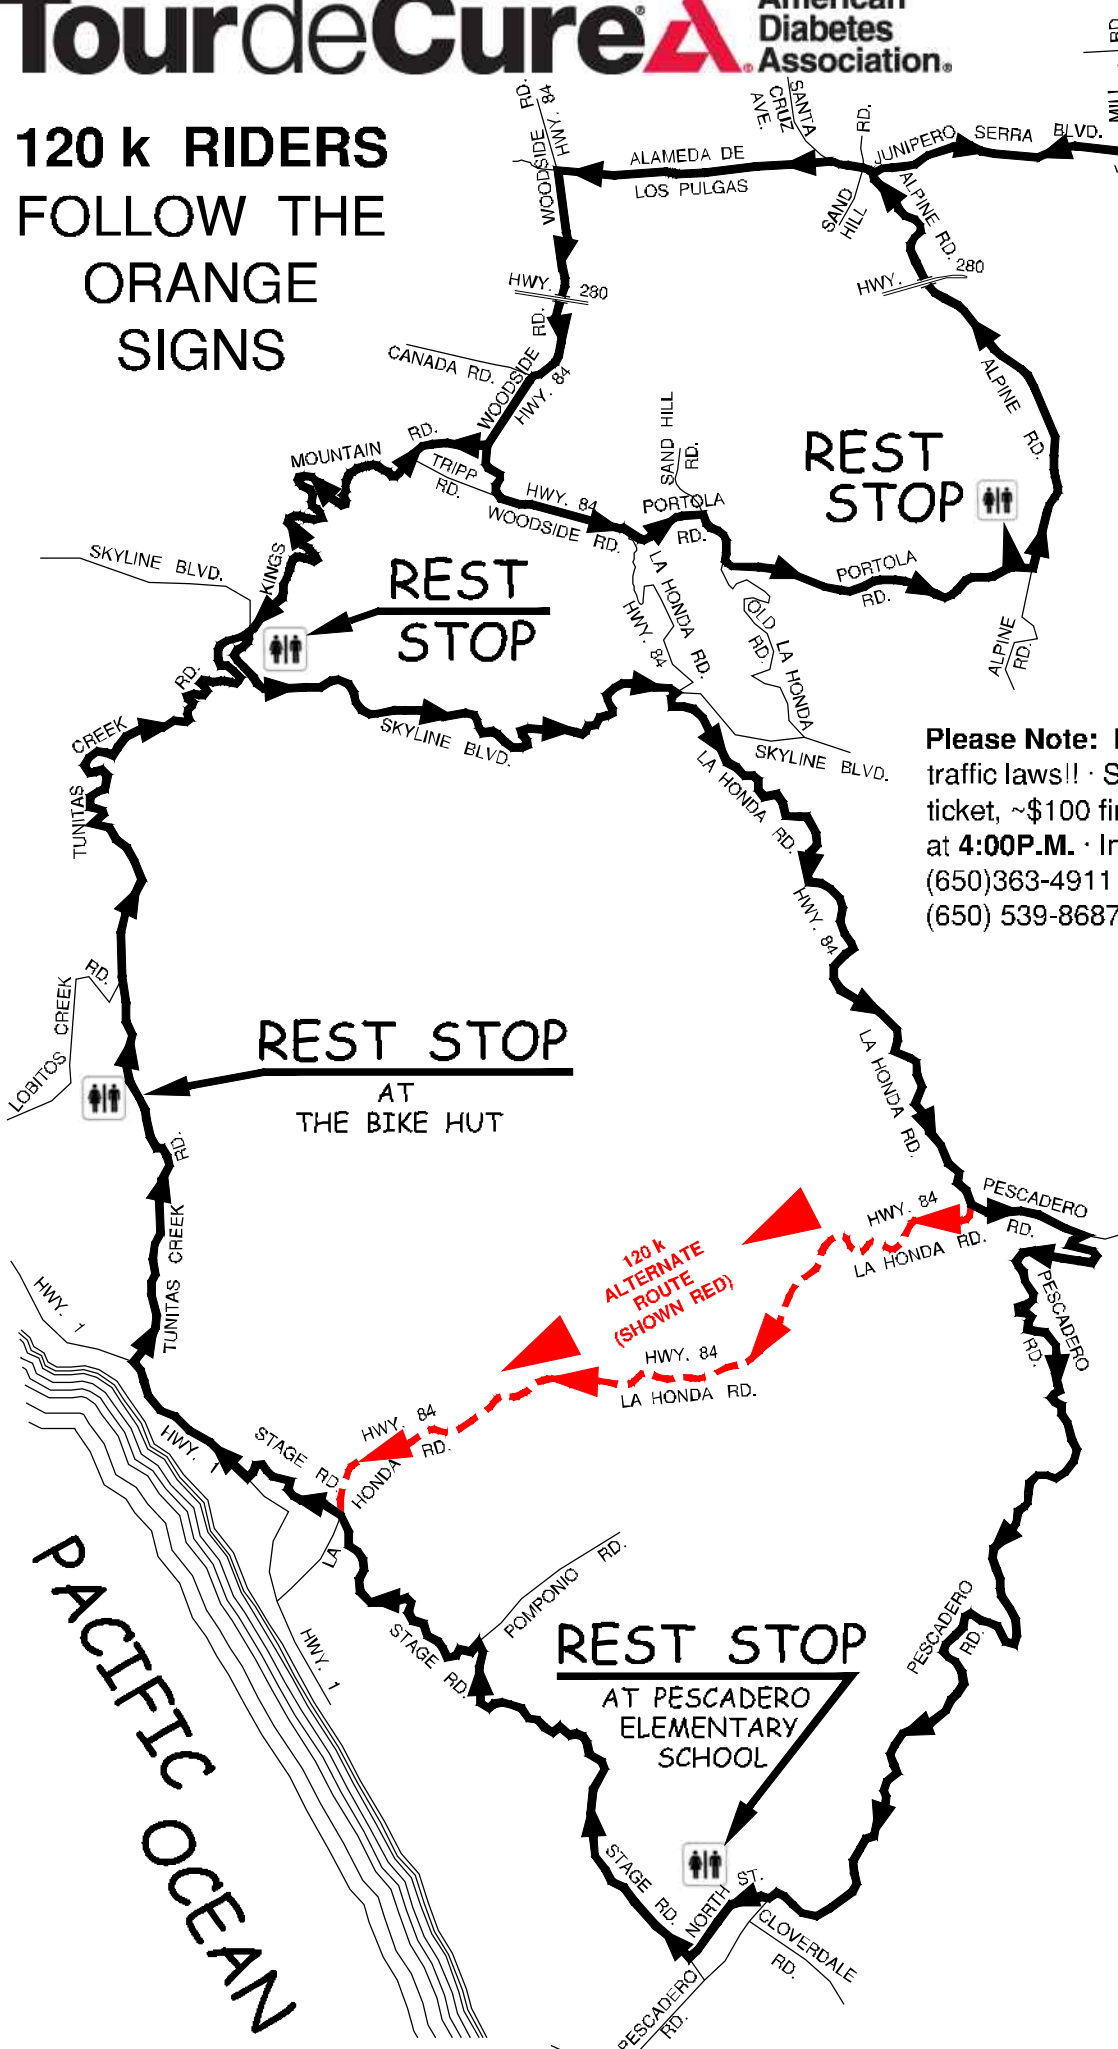

120 k RIDERS FOLLOW THE ORANGE SIGNS

START / FINISH

AT
HP CORPORATE CAMPUS
3000 HANOVER ST.
PALO ALTO

Please Note: Helmets are mandatory · Obey all traffic laws!! · Stop at all stop signs (Police WILL ticket, ~\$100 fine) · Ride Single File · Route closes at **4:00P.M.** · In case of emergency call (650)363-4911 · In case of non-emergency call (650) 539-8687

NO SCALE

PACIFIC OCEAN

REST STOP

REST STOP

REST STOP
AT THE BIKE HUT

REST STOP
AT PESCADERO
ELEMENTARY SCHOOL